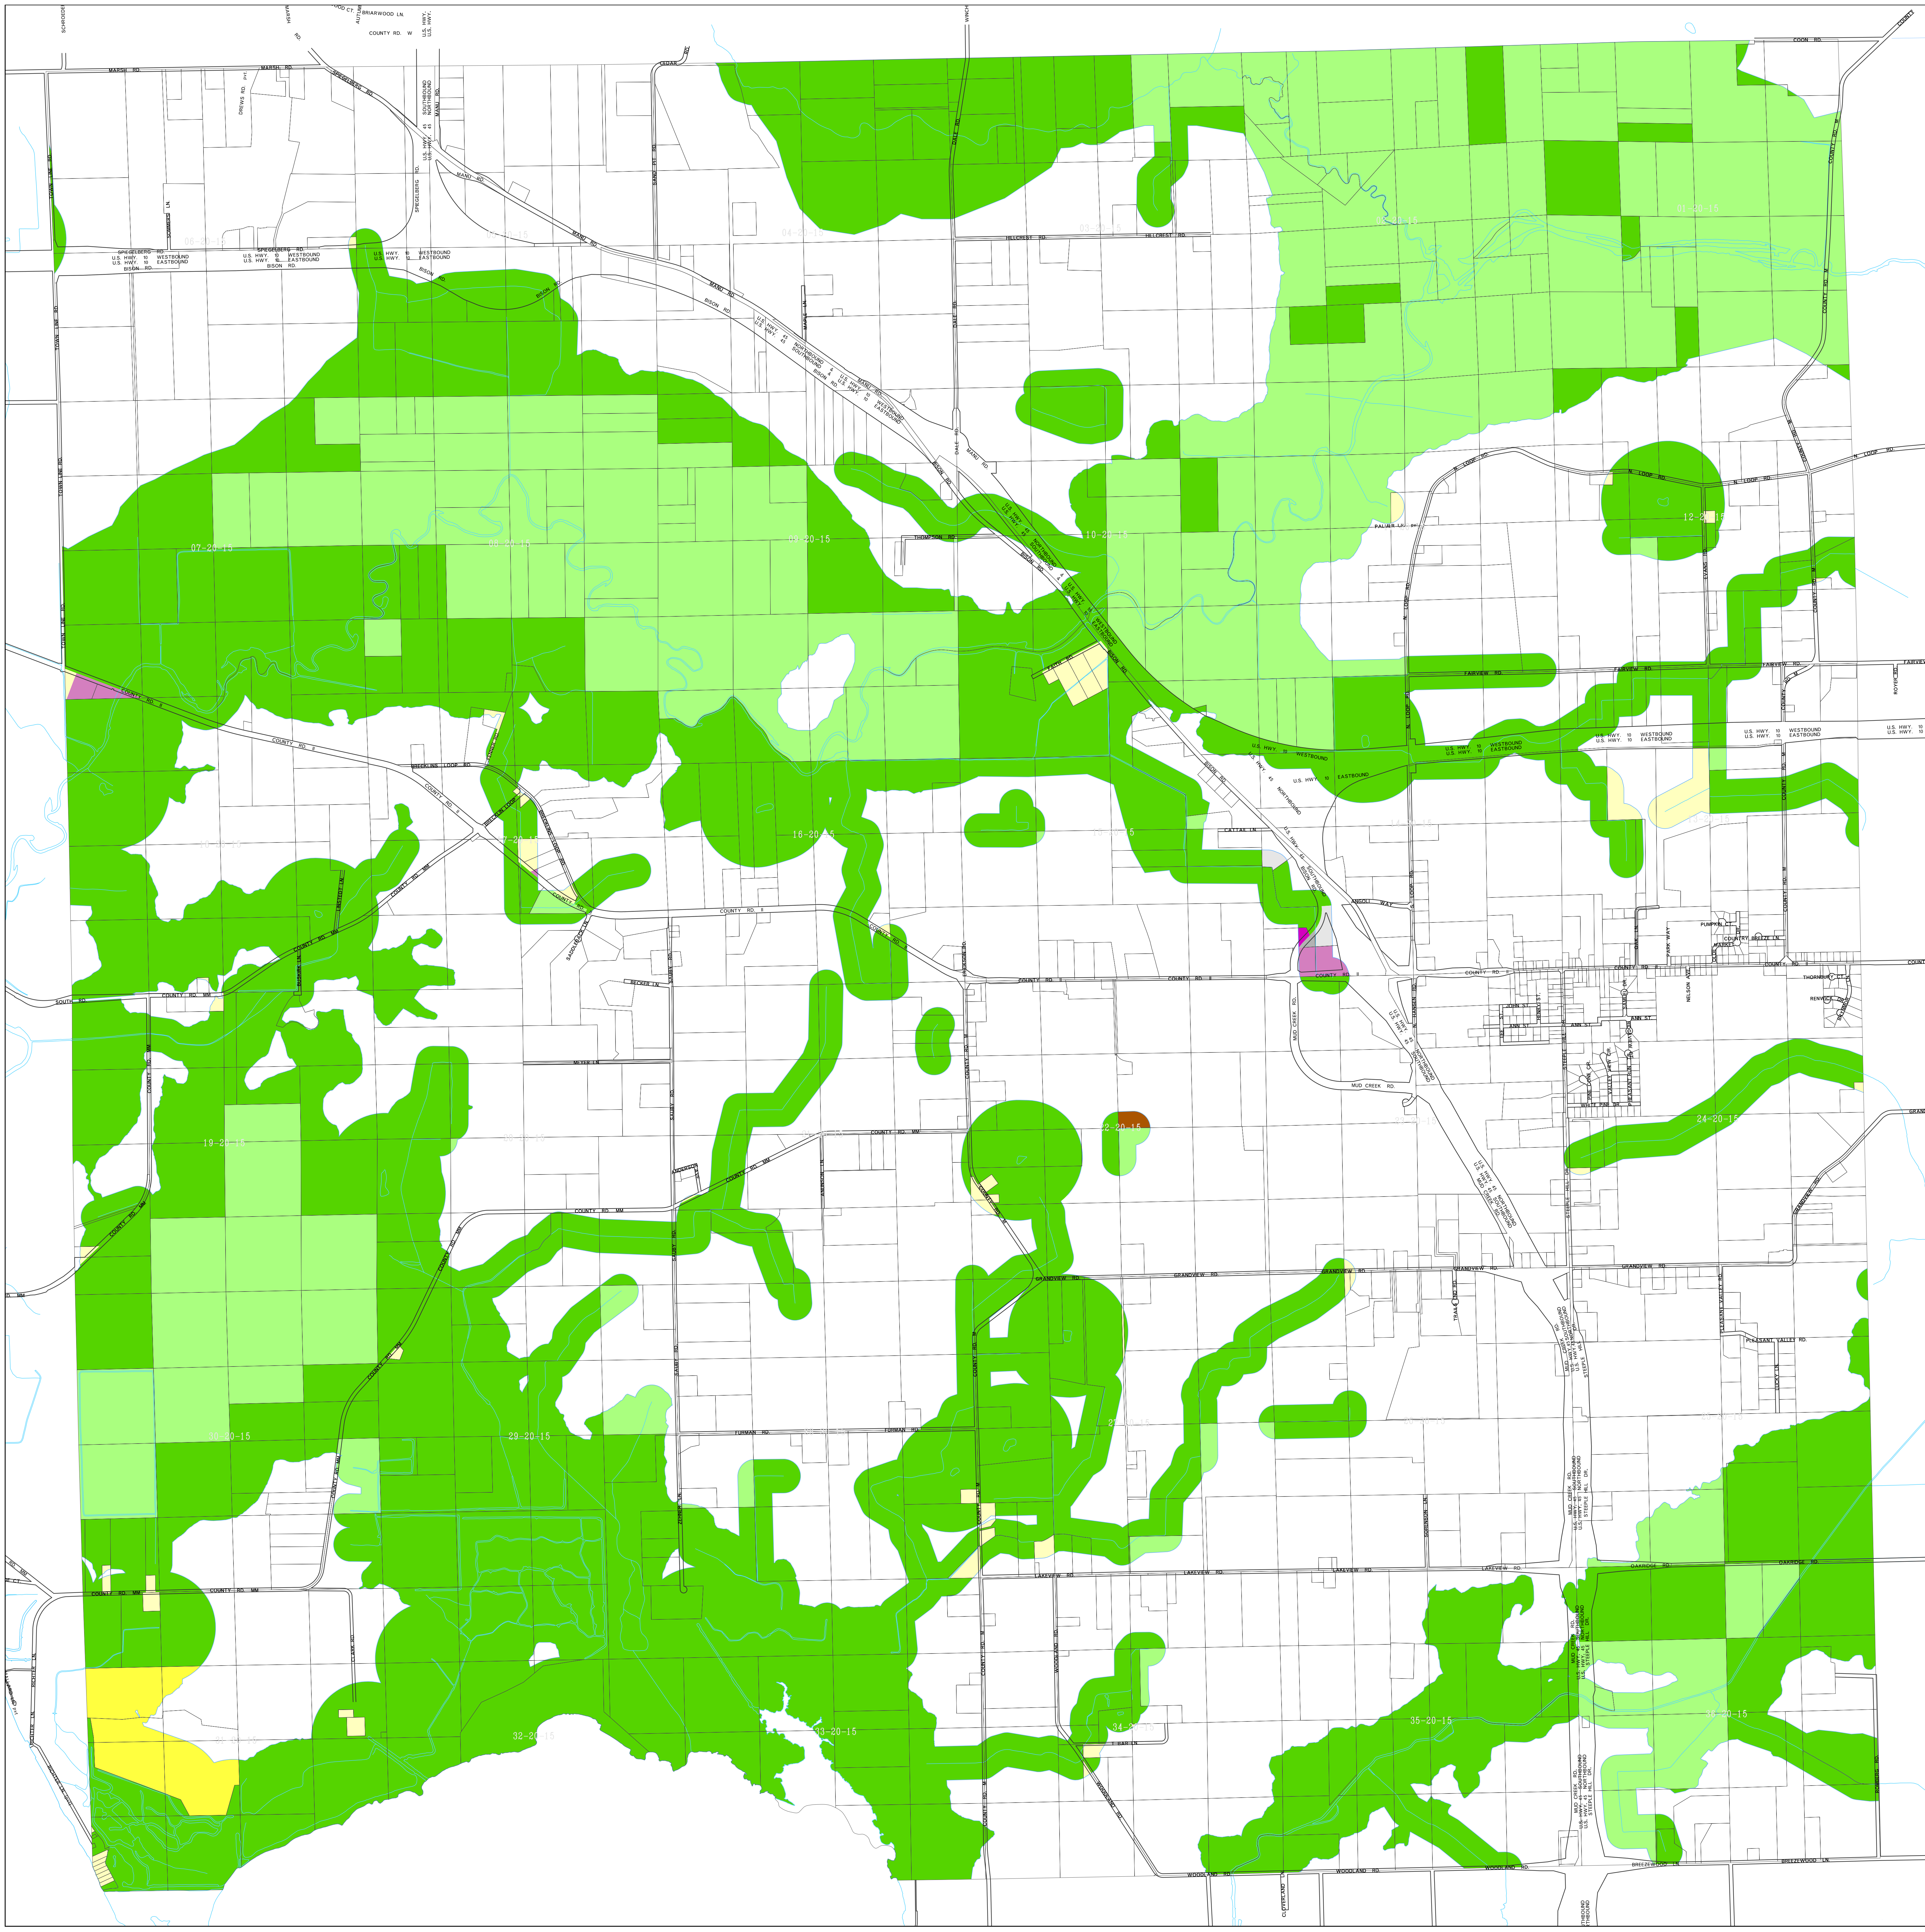

Town/County Zoning Map

Town of Winchester

Winnebago County, Wisconsin

WINNEBAGO TOWN/COUNTY ZONING DISTRICTS
Per Chapter 23, General Code for Winnebago County, Wisconsin

Agricultural Districts	
A-1	Agribusiness
A-2	General Agriculture
Residential Districts	
R-1	Rural Residential
R-2	Suburban Residential
R-3	Two-Family Residential
R-4	Multi-Family Residential
R-5	Manufactured/Mobile Home Community
PDD	Planned Development District
Business Districts	
B-1	Local Service
B-2	Community Business
B-3	General Business
Industrial Districts	
I-1	Light Industrial
I-2	Heavy Industrial
Other Districts	
M-1	Mixed Use

Last Zoning Update: 7-17-12